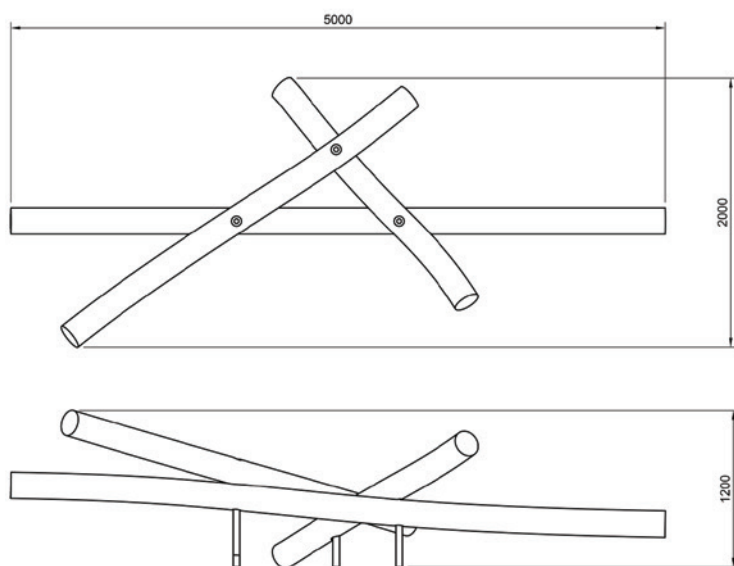

Robinia 3 Log Stack

Product code CF.03

PLAYEQUIP

Dimensions LxWxH (m)
5 x 2 x 1.2

CFH - 1.2

Safety Surface Area - 34sqm

Ideal for a natural play setting, the Robinia 3 log stack is a great playground addition. Made from our highly durable 200-250mm diameter robinia poles, the robinia 3 log stack is extremely robust whilst still offering an architecturally pleasing piece.