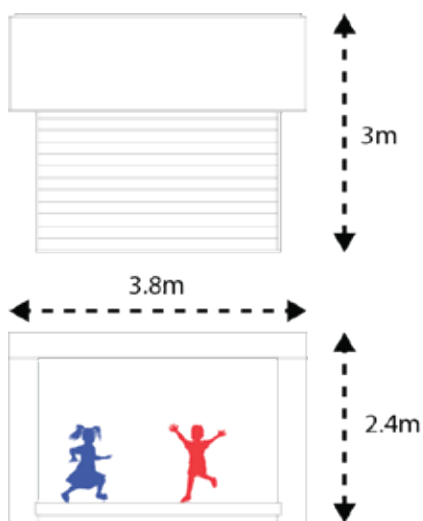

# Playground Stage

Product code PH.01

PLAYEQUIP

**Dimensions LxWxH (m)**  
3.8 x 3 x 2.4

**CFH - 0**

**Safety Surface Area - 0 sqm**

The decking of the stage playhouse is made from all weather grip deck, which stops even the most active from sliding around. The hidden hooks can be used either to store costumes, or to hang home-made backdrop scenes. A fantastic wooden playground stage for any nursery, school, or after school club playground