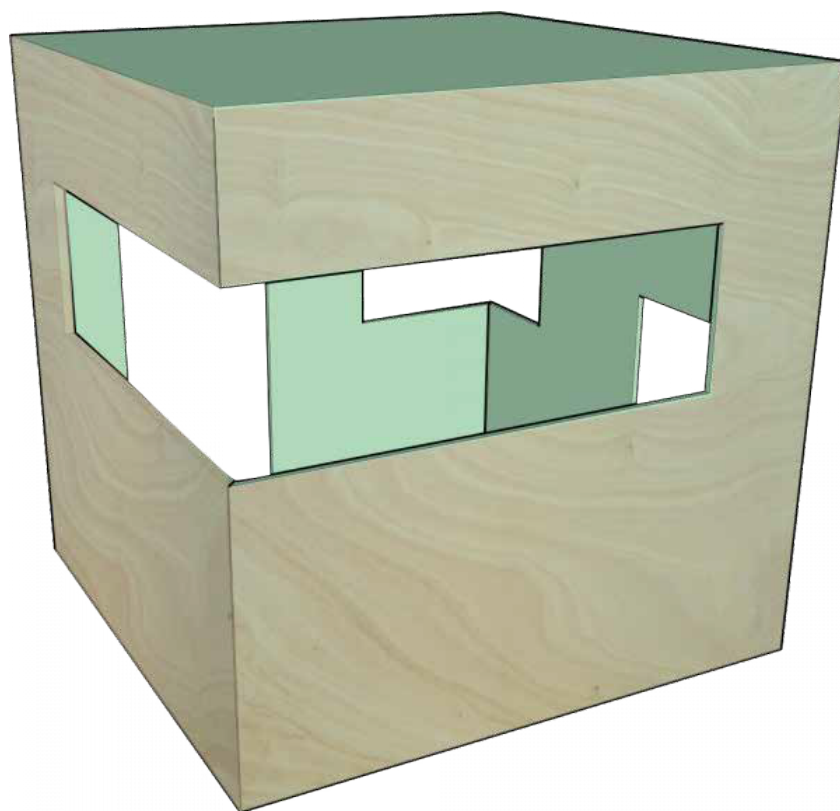

Cube

Product code PH.04

PLAYEQUIP

Dimensions LxWxH (m)

1.2 x 1.2 x 1.2

CFH - 0

Safety Surface Area - 0 sqm

Simple and sweet, the wooden cube playhouse has contemporary clean lines that would suit a modern backdrop inside or out. Great for nurseries, playrooms or the garden. Fantastic for role play, the simple design means it can take the form of a shop, house, hospitals etc.

Made from high quality plywood, the playhouse can be painted internally with a wide selection of colours. Please get in touch for more information.

Easy to construct, move around and store away when not in use.