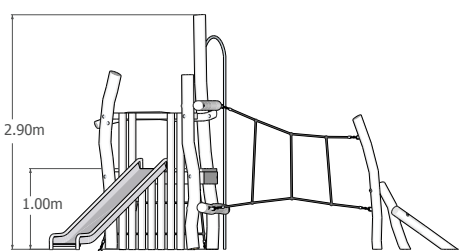

Robinia Climbing Frame

Product code PS.07

PLAYEQUIP

Our single platform robinia climbing frame packs as much fun into one climbing frame as possible. The natural un-machined timbers make it enticing to use and ideal for a natural themed playground.

The climbing frame is made from solid robinia timber that has a huge life expectancy of 40 years. This combined with the stainless steel fixings, slide and fire pole means that it's extremely robust and durable.

Dimensions LxWxH (m)
5 x 3.3 x 2.9

CFH - 1

Safety Surface Area - 32 sqm

Guarantees

Timber - 20 years

Steel Tubes - 15 years

Ropes & Nets - 1 year

Fixings - 20 years