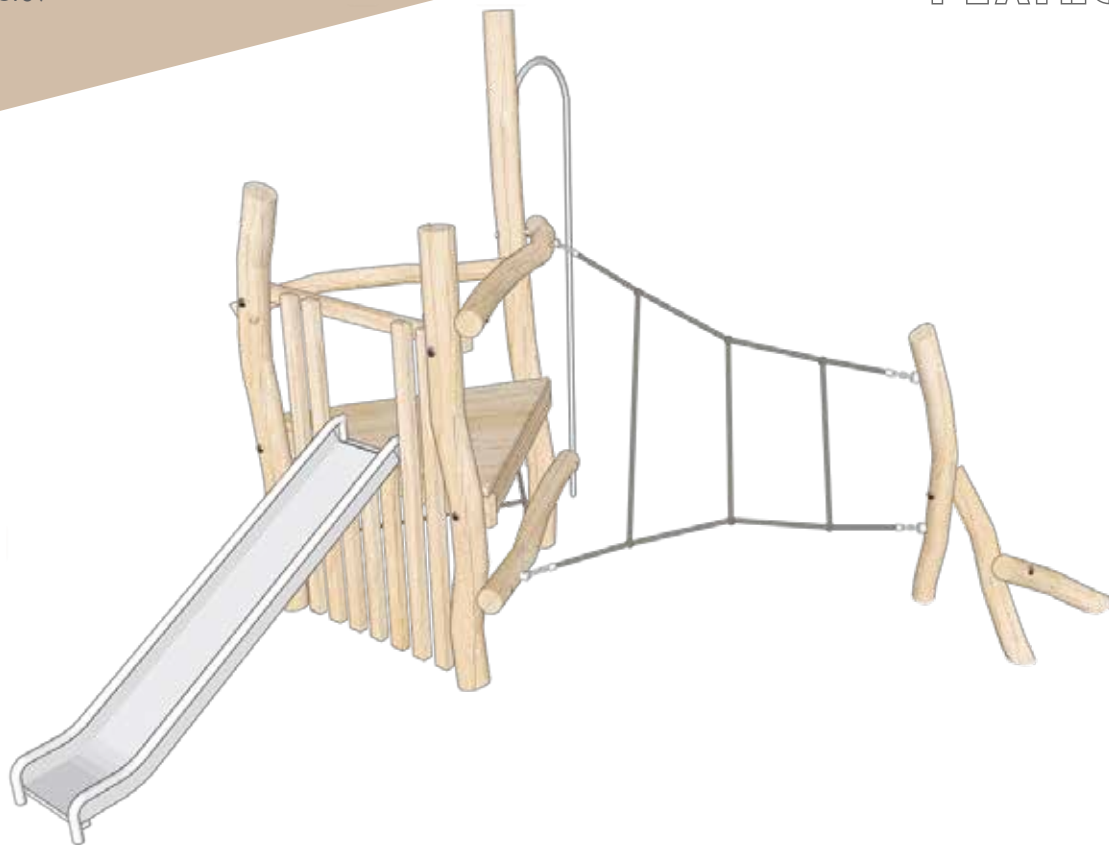

Robinia Climbing Frame

Product code PS.07

PLAYEQUIP

Our single platform robinia climbing frame packs as much fun into one climbing frame as possible. The natural un-machined timbers make it enticing to use and ideal for a natural themed playground.

The climbing frame is made from solid robinia timber that has a huge life expectancy of 40 years. This combined with the stainless steel fixings, slide and fire pole means that it's extremely robust and durable.

Dimensions LxWxH (m)
5 x 3.3 x 2.9

CFH - 1

Safety Surface Area - 32 sqm

Guarantees

Timber - 20 years

Steel Tubes - 15 years

Ropes & Nets - 1 year

Fixings - 20 years