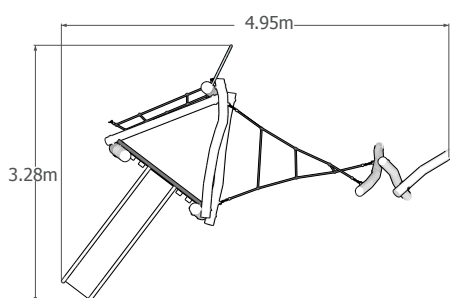

Robinia Climbing Frame

Product code PS.07

PLAYEQUIP

Our single platform robinia climbing frame packs as much fun into one climbing frame as possible. The natural un-machined timbers make it enticing to use and ideal for a natural themed playground.

The climbing frame is made from solid robinia timber that has a huge life expectancy of 40 years. This combined with the stainless steel fixings, slide and fire pole means that it's extremely robust and durable.

Dimensions LxWxH (m)
5 x 3.3 x 2.9

CFH - 1

Safety Surface Area - 32 sqm

Guarantees

Timber - 20 years

Steel Tubes - 15 years

Ropes & Nets - 1 year

Fixings - 20 years