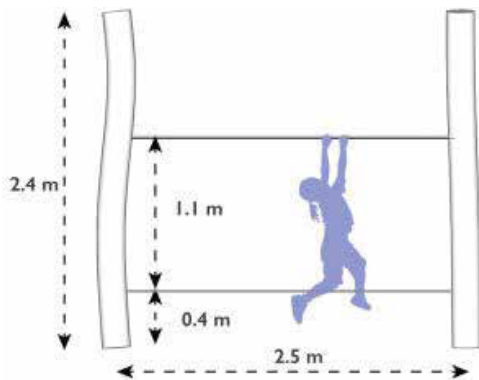

Shimmy Ropes

Product code TT.08

PLAYEQUIP

Dimensions LxWxH (m)

2.5 x 0.15 x 2.4

CFH - 0

Safety Surface Area - 19 sqm

Shimmy Ropes are a great way to create routes around a playground and help link playground equipment together. The most fun playgrounds are those that have circuits to follow and the Shimmy Ropes are a great obstacle to use. The ropes improve grip strength and test agility at the same time.

Our Shimmy Ropes come in a standard length of 2.5m but can be made to suit any playground requirements.

Guarantees

Timber - 15 years

Fixings - 20 years

Ropes - 1 year